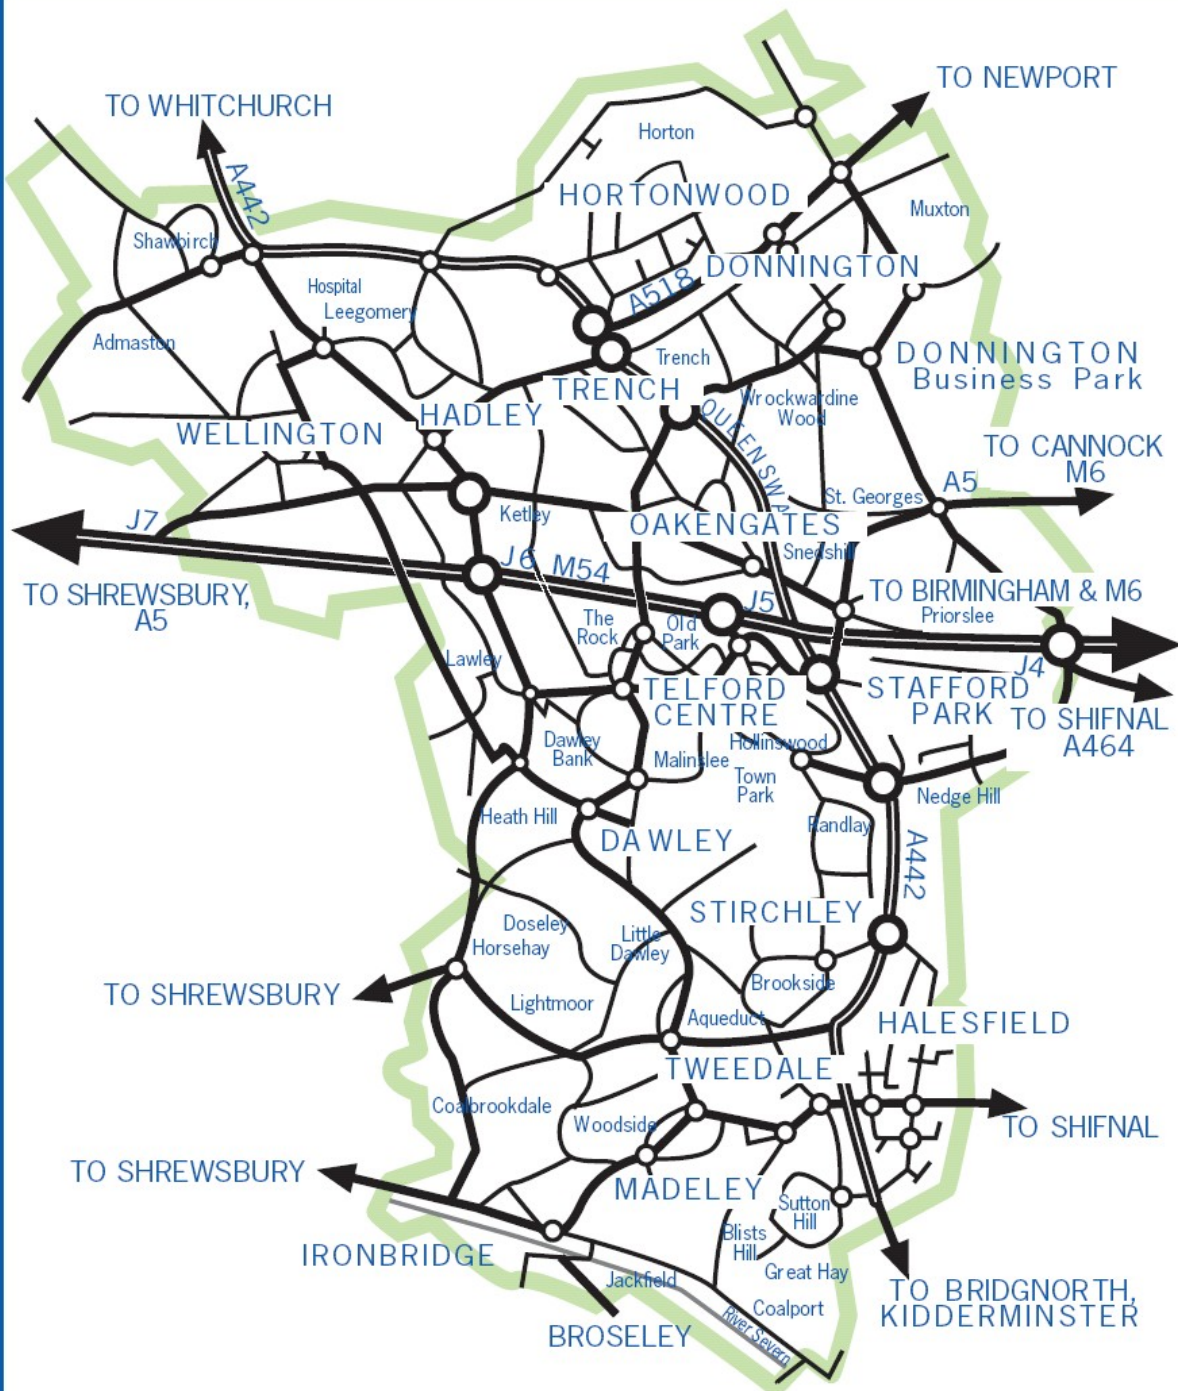

# TELFORD

[www.cometotelford.co.uk](http://www.cometotelford.co.uk)

All rights reserved - Please contact TDA (01952 237741) for permission to reproduce.

This map has been produced in good faith on the date of production (March 2005), no responsibility is accepted for errors or omissions.